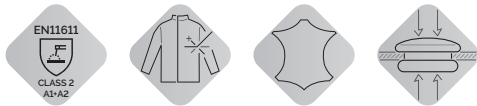

Welder's Coat

SWS-WEL1602

GAMA BODY-PROTECT

+ Features

Material	Split leather
Collar type	High collar
Clasp	Snap fastener with protective flap
Colors	 Grey Grey
Certifying Organisation	SGS Fimko Ltd (Notified Body: 0598)
Certifications	CE EN ISO 13688:2013 CE EN ISO 11611:2015 (Class 2, A1+A2)
Sizes	(EU) S -3XL

EN ISO 11611:2015
CLASS 2, A1+A2

+ Description

The SWS-WEL1602 protective jacket has been specially developed for welding and locksmith work. Ideal for continuous use, its excellent construction offers high comfort and, thanks to its high collar and snap fastening with protective flap, it provides a perfect fit for the wearer, giving a high degree of protection. This garment is certified for protection during welding and related processes that present similar risks, ENISO11611:2015.