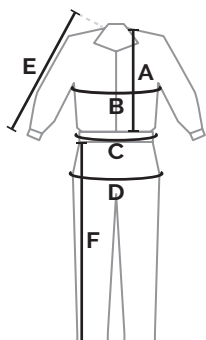

ATTENTION: The garment must not be subject to repairs. In case of deterioration, throw this item in the trash and replace it with a new item.

+ Explication des Pictogrammes

	Waterproof clothing		ZIP fastening
	310 g/m² garment		Elasticated ends for perfect fit
	Concealed hood		Press studs
	Heat-sealed seams		Flap pockets

+ References

Reference	Color	EU Size	Unit bar code	Shipping box quantity	G.W.	N.W.	Shipping box size (CxLxH)
SWS-RAIN1803	Navy blue Navy blue	S	5600992411690	10	14 Kg	13.5 Kg	35x28x36 cm
		M	5600992411683				
		L	5600992411676				
		XL	5600992411706				
		XXL	5600992411645				
		3XL	5600992411652				
		4XL	5600992411669				
	Green Green	S	5600992412246	10	14 Kg	13.5 Kg	35x28x36 cm
		M	5600992412239				
		L	5600992412222				
		XL	5600992412253				
		XXL	5600992412192				
		3XL	5600992412208				
		4XL	5600992412215				

+ Sizes

	S	M	L	XL	XXL	3XL	4XL
A - JACKET HEIGHT (cm)	75 ±1	77 ±1	79 ±1	81 ±1	83 ±1	85 ±1	87 ±1
B - CHEST CIRCUMFERENCE (cm)	124 ±2	128 ±2	132 ±2	136 ±1	140 ±2	144 ±2	188 ±2
C - WAIST CIRCUMFERENCE (cm)	114 ±2	118 ±2	122 ±2	126 ±2	130 ±2	134 ±2	138 ±2
D - HIP CIRCUMFERENCE (cm)	114 ±2	118 ±2	122 ±2	126 ±2	130 ±2	134 ±2	138 ±2
E - SLEEVE LENGTH (cm)	77 ±1	79 ±1	81 ±1	83 ±1	85 ±1	87 ±1	89 ±1
F - PANTS LENGTH (cm)	108 ±1	110 ±1	112 ±1	114 ±1	116 ±1	118 ±1	120 ±1