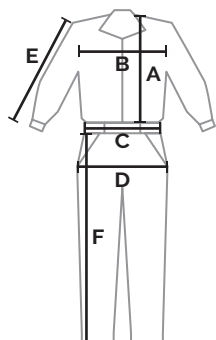

SWS
CLOTHES

SWS - WORKWEAR, LDA.
RUA DA ECTRI Nº557
3750-064 ÁGUEDA | PORTUGAL
PT 510 108 776

WWW.SWS-WORK.COM

Nylon Rain Suit

SWS-RAIN1801

+ Pictogram Explanation

	Waterproof clothing		Elasticated ends for perfect fit
	170 g/m ² garment		Press studs
	Concealed hood		Flap pockets
	Heat-sealed seams		Storage bag
	ZIP fastening		

+ References

Reference	Color	EU Size	Unit bar code	Shipping box quantity	G.W.	N.W.	Shipping box size (CxLxH)
SWS-RAIN1801	Navy blue Navy blue	S	5600992403350	20	19,0 Kg	18,0 Kg	52x30x32 cm
		M	5600992403343		20,0 Kg	19,0 Kg	
		L	5600992403336		21,0 Kg	20,0 Kg	
		XL	5600992403367		21,9 Kg	20,9 Kg	
		XXL	5600992403305		23,0 Kg	22,0 Kg	
		3XL	5600992403312		24,0 Kg	23,0 Kg	
		4XL	5600992403329		25,0 Kg	24,0 Kg	
	Green Green	S	5600992403282	20	19,0 Kg	18,0 Kg	52x30x32 cm
		M	5600992403275		20,0 Kg	19,0 Kg	
		L	5600992403268		21,0 Kg	20,0 Kg	
		XL	5600992403299		21,9 Kg	20,9 Kg	
		XXL	5600992403237		23,0 Kg	22,0 Kg	
		3XL	5600992403244		24,0 Kg	23,0 Kg	
		4XL	5600992403251		25,0 Kg	24,0 Kg	

+ Sizes

	S	M	L	XL	XXL	3XL	4XL
A - JACKET HEIGHT (cm)	73 ±1	75 ±1	77 ±1	79 ±1	81 ±1	83 ±1	85 ±1
B - CHEST CIRCUMFERENCE (cm)	114 ±2	118 ±2	122 ±2	126 ±1	130 ±2	134 ±2	138 ±2
C - WAIST CIRCUMFERENCE (cm)	92 ±2	96 ±2	100 ±2	104 ±2	108 ±2	112 ±2	116 ±2
D - HIP CIRCUMFERENCE (cm)	112 ±2	116 ±2	120 ±2	124 ±2	128 ±2	132 ±2	136 ±2
E - SLEEVE LENGTH (cm)	74 ±1	76 ±1	78 ±1	80 ±1	82 ±1	84 ±1	86 ±1
F - PANTS LENGTH (cm)	100 ±1	102 ±1	104 ±1	106 ±1	108 ±1	110 ±1	112 ±1